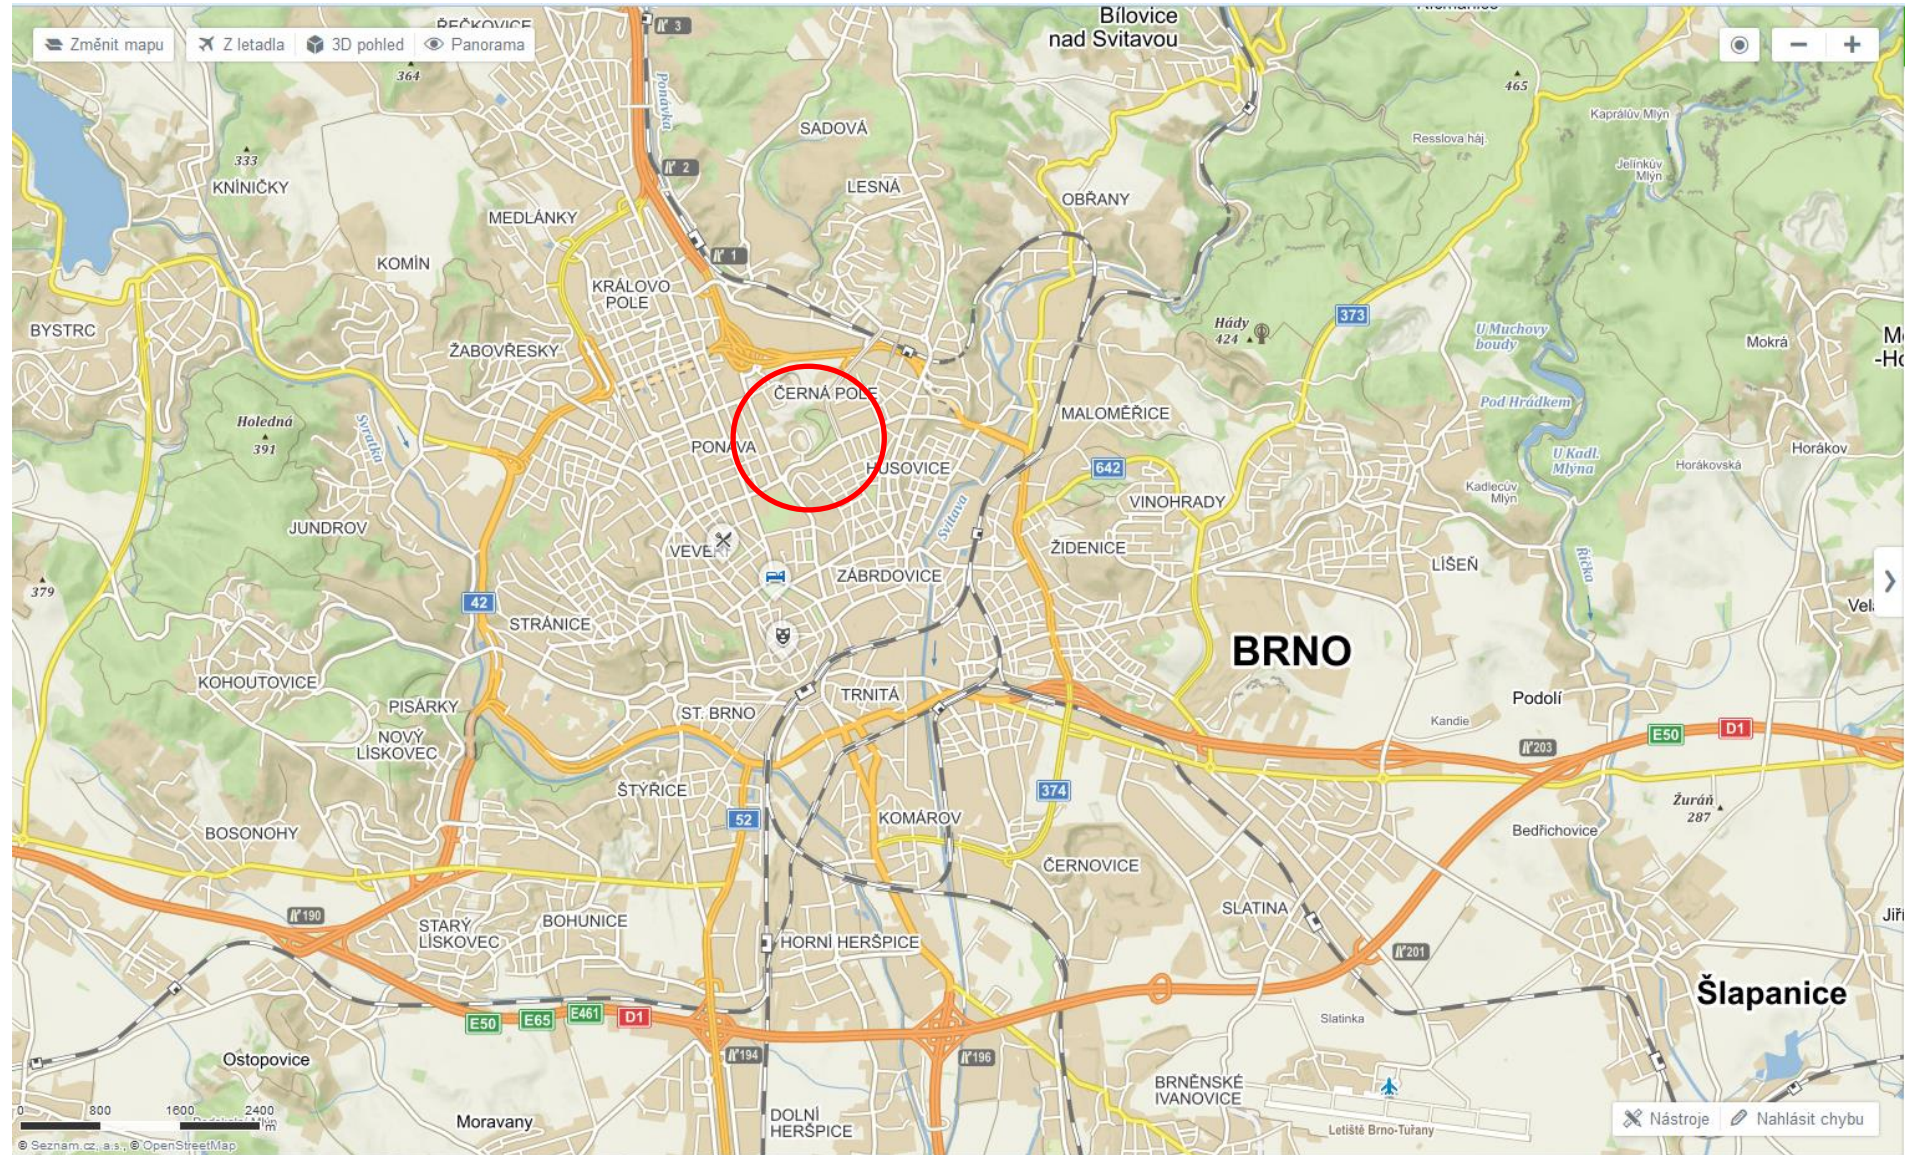

Brno with 5th ETS Field days sites

Map of Brno with Avanti hotel, Mendel University campus, Botanical garden and rectors rooms (north of city centre)

Excursion sites for Wednesday September 13th 2017, 5th ETS Field days