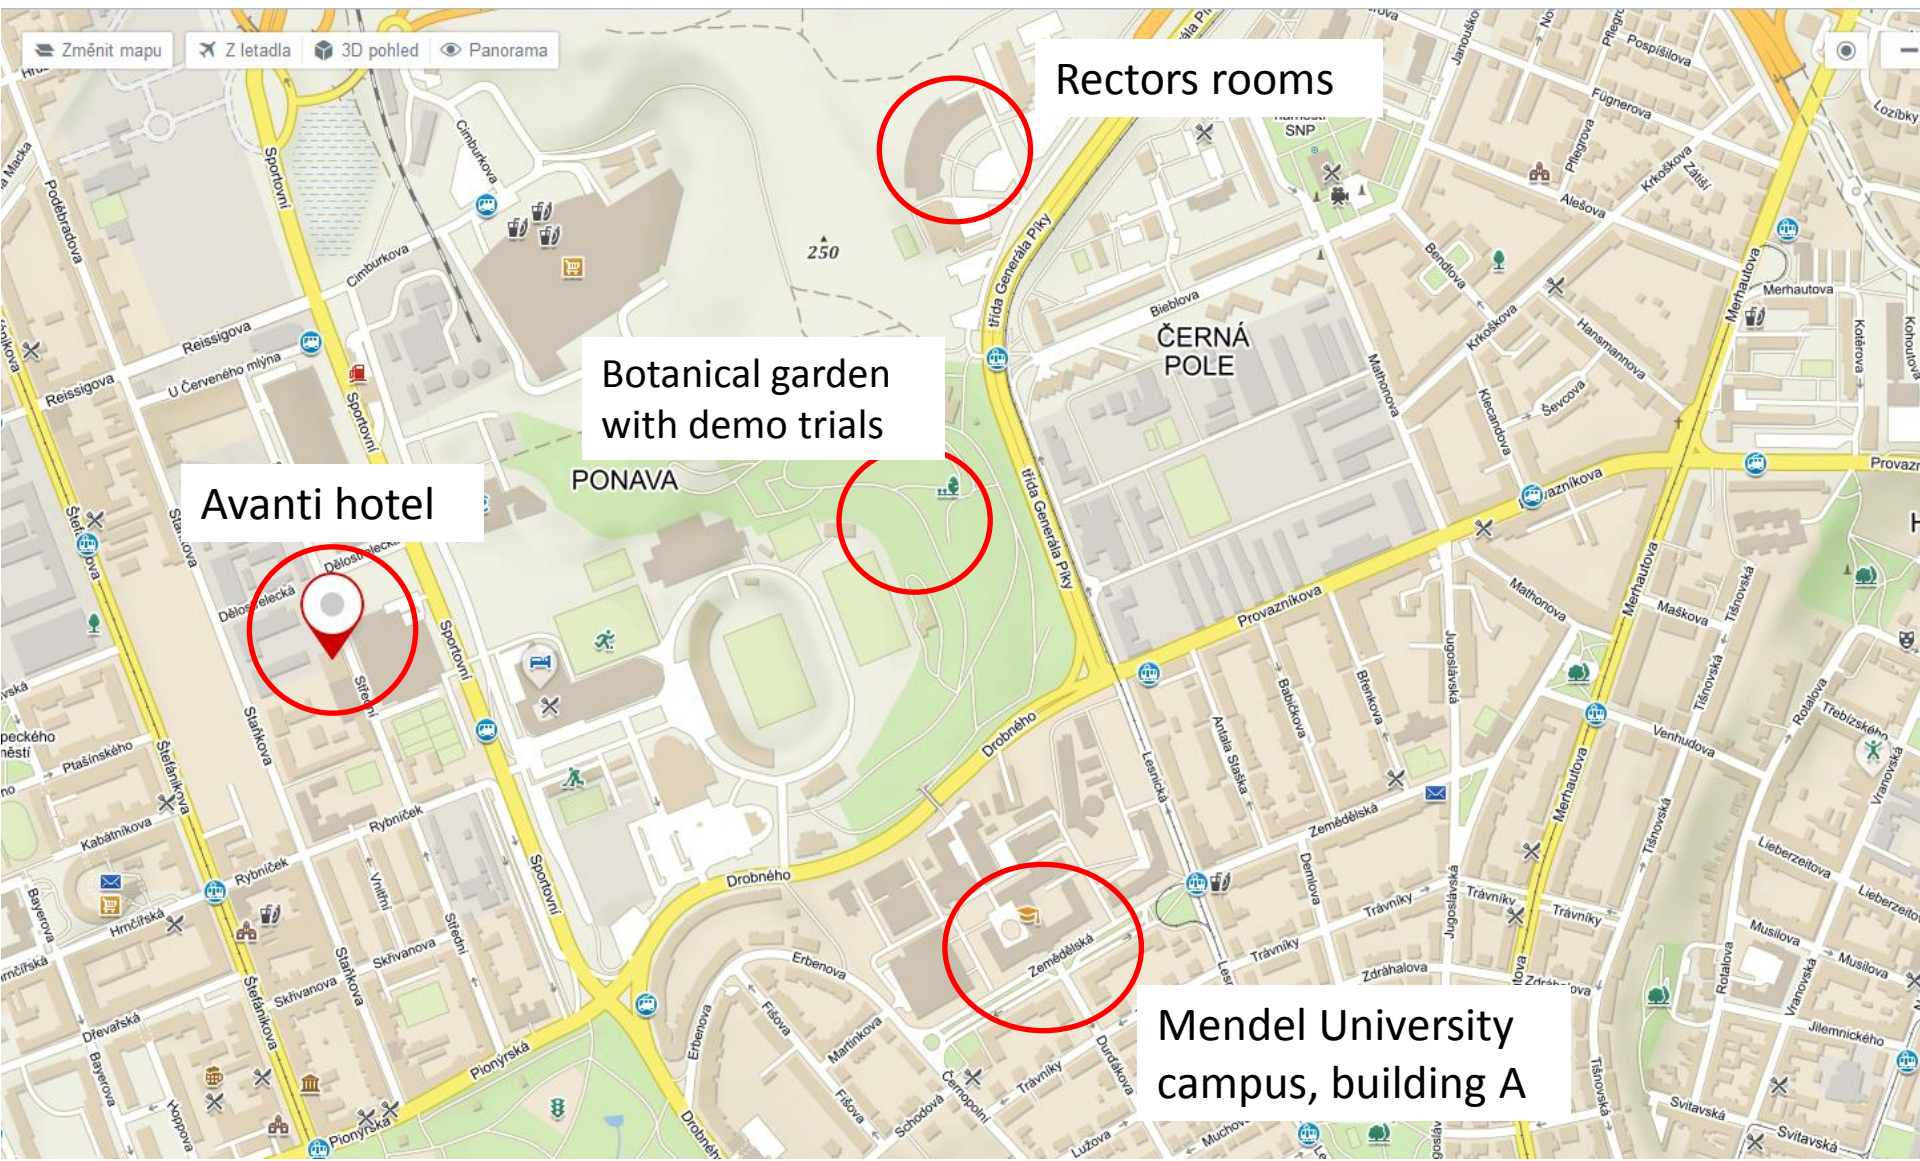

Brno with 5th ETS Field days sites

Map of Brno with Avanti hotel, Mendel University campus, Botanical garden and rectors rooms (north of city centre)

Excursion sites for Wednesday September 13th 2017, 5th ETS Field days